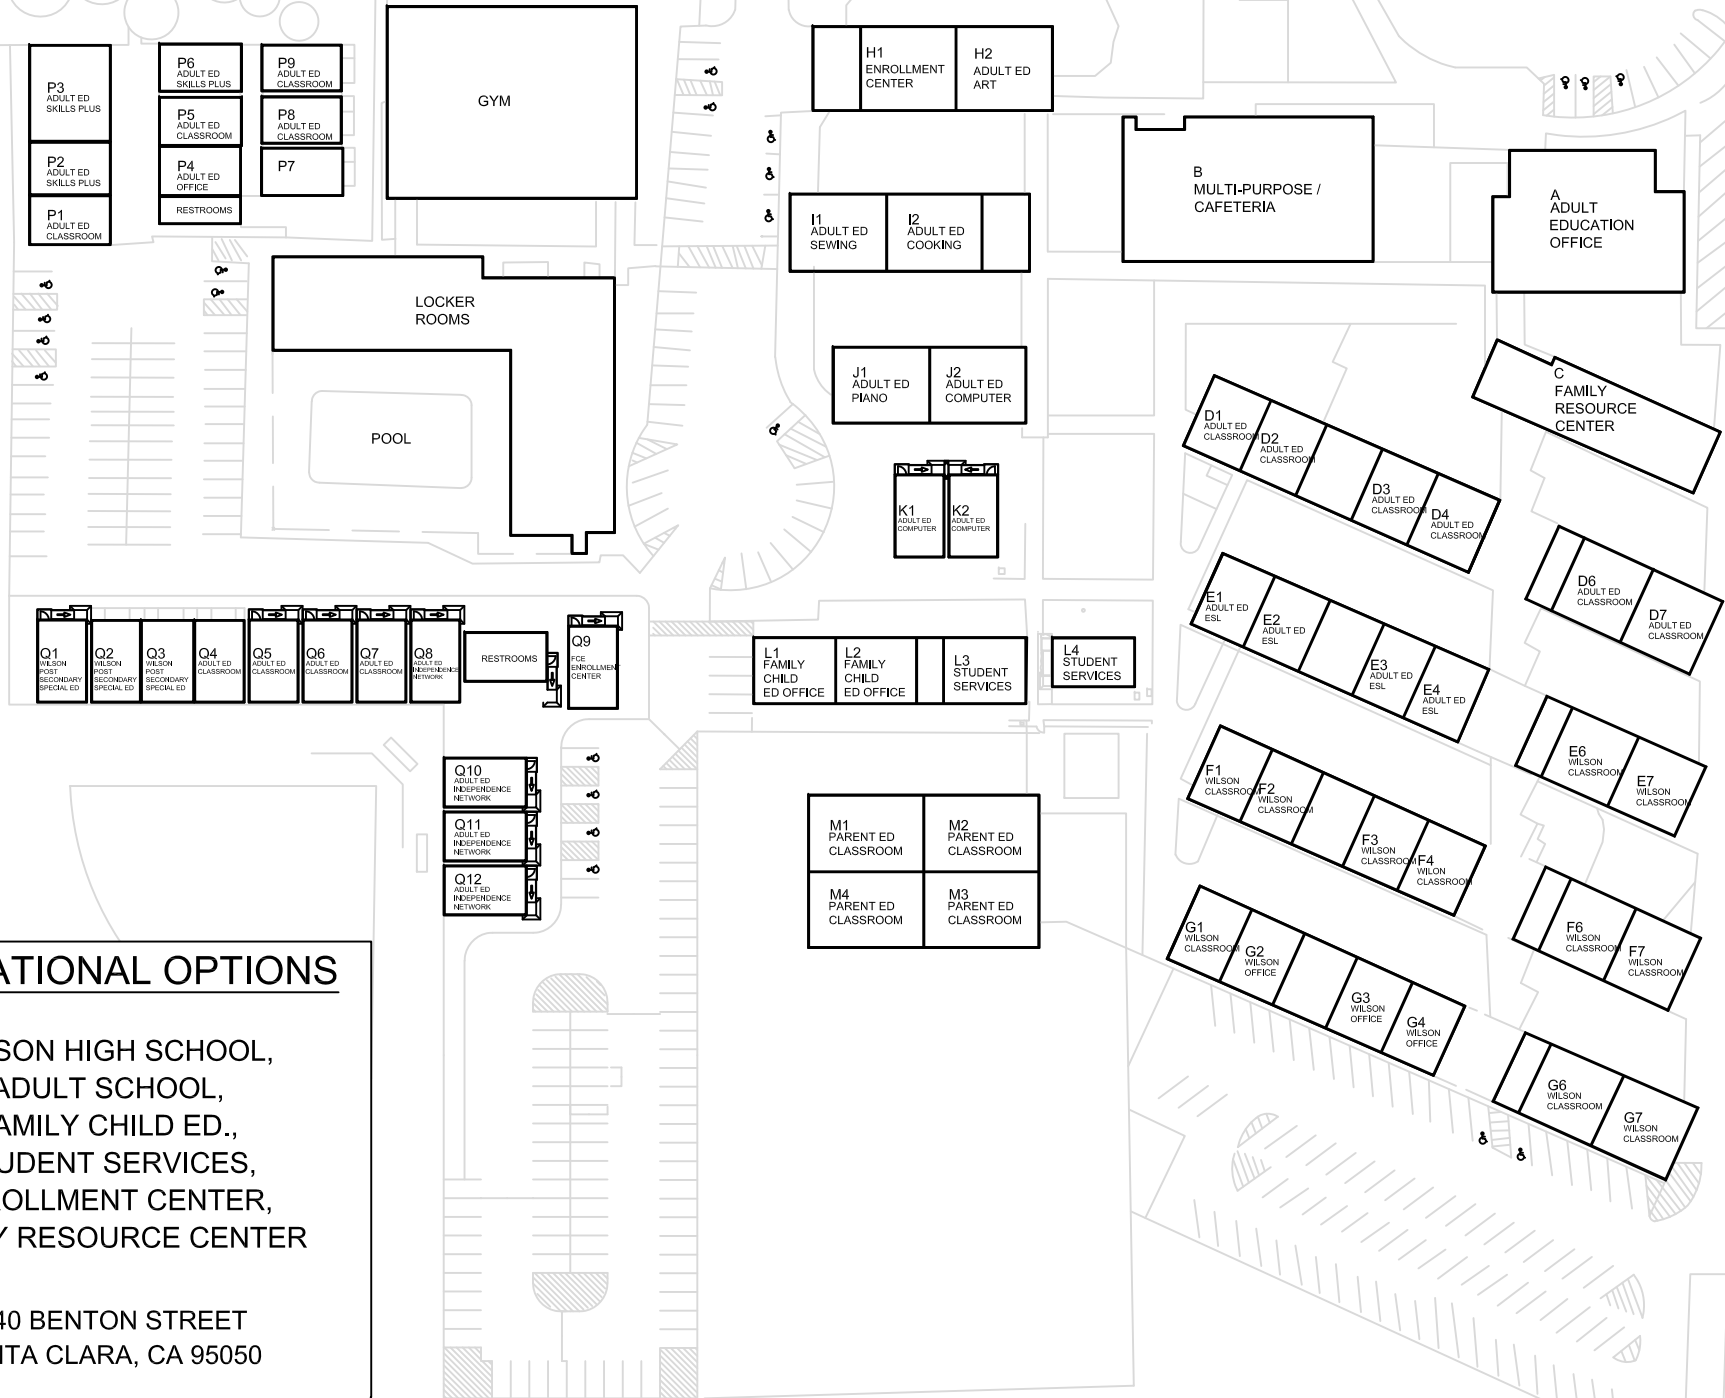

BENTON STREET

EDUCATIONAL OPTIONS

WILSON HIGH SCHOOL,
 ADULT SCHOOL,
 FAMILY CHILD ED.,
 STUDENT SERVICES,
 ENROLLMENT CENTER,
 FAMILY RESOURCE CENTER

1840 BENTON STREET
 SANTA CLARA, CA 95050